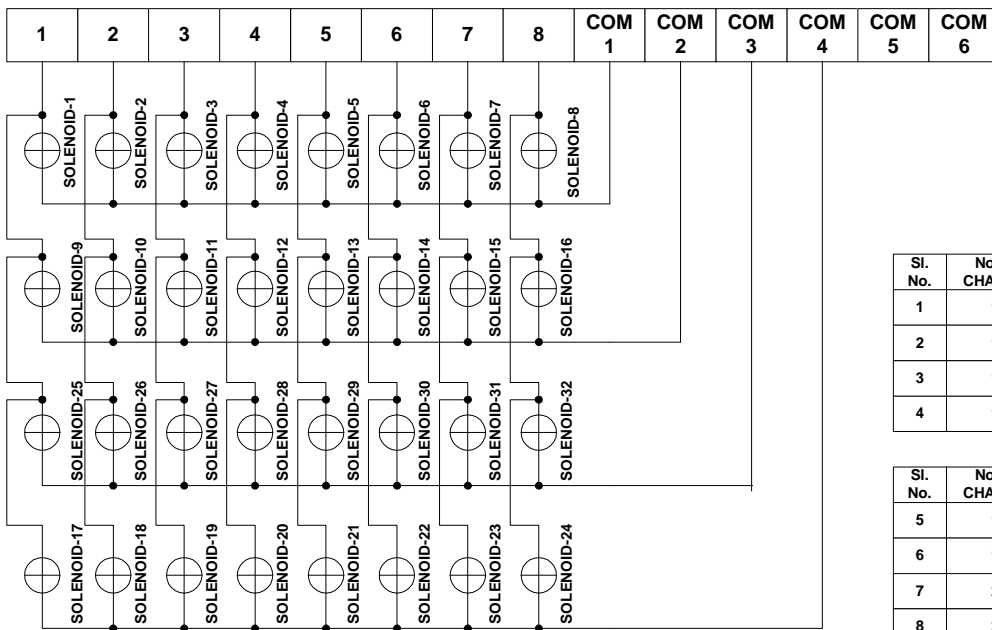

SAMPLE WIRING DIAGAMOF BAG FILTER TIMER FOR DIFFERENT No. OF CHANNEL

UP TO 8 CHANNEL
SHORT ALL
COMMON

UP TO 24 CHANNEL
SELECT COMMON 3
BY COMMON
SELECTOR SWITCH

UP TO 32 CHANNEL
SELECT COMMON 4
BY COMMON
SELECTOR SWITCH

| Sl. No. | No. OF CHANNEL | No. OF PURG. RLY | No. OF COMM. RLY |
|---------|----------------|------------------|------------------|
| 1 | 10 | 5 | 2 |
| 2 | 12 | 6 | 2 |
| 3 | 14 | 7 | 2 |
| 4 | 15 | 5 | 3 |