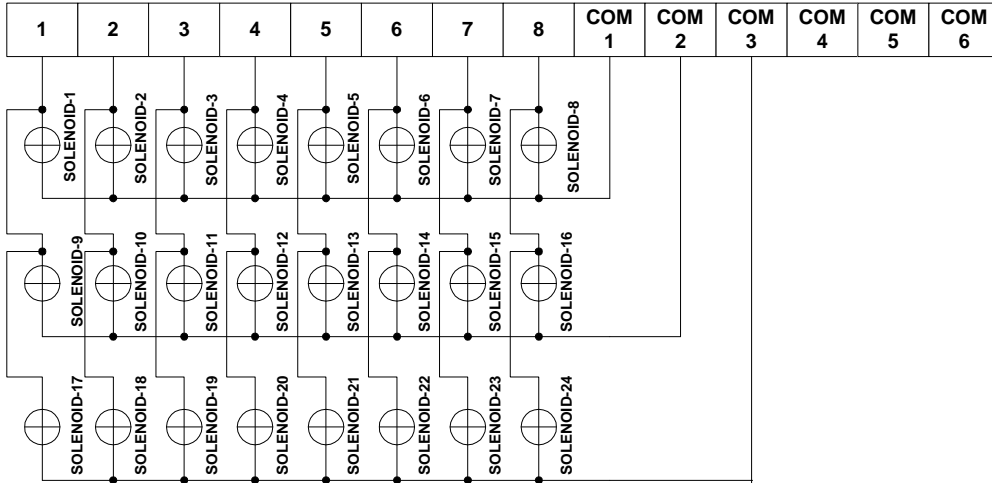

SAMPLE WIRING DIAGAMOF BAG FILTER TIMER FOR DIFFERENT No. OF CHANNEL

UP TO 8 CHANNEL
SHORT ALL
COMMON

UP TO 24 CHANNEL
SELECT COMMON 3
BY COMMON
SELECTOR SWITCH

UP TO 32 CHANNEL
SELECT COMMON 4
BY COMMON
SELECTOR SWITCH

| Sl. No. | No. OF CHANNEL | No. OF PURG. RLY | No. OF COMM. RLY |
|---------|----------------|------------------|------------------|
| 1 | 10 | 5 | 2 |
| 2 | 12 | 6 | 2 |
| 3 | 14 | 7 | 2 |
| 4 | 15 | 5 | 3 |