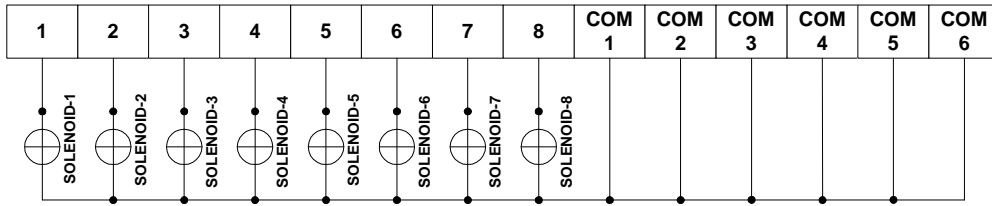

SAMPLE WIRING DIAGAMOF BAG FILTER TIMER FOR DIFFERENT No. OF CHANNEL

UP TO 8 CHANNEL
SHORT ALL
COMMON

UP TO 24 CHANNEL
SELECT COMMON 3
BY COMMON
SELECTOR SWITCH

UP TO 32 CHANNEL
SELECT COMMON 4
BY COMMON
SELECTOR SWITCH

| Sl. No. | No. OF CHANNEL | No. OF PURG. RLY | No. OF COMM. RLY |
|---------|----------------|------------------|------------------|
| 1 | 10 | 5 | 2 |
| 2 | 12 | 6 | 2 |
| 3 | 14 | 7 | 2 |
| 4 | 15 | 5 | 3 |