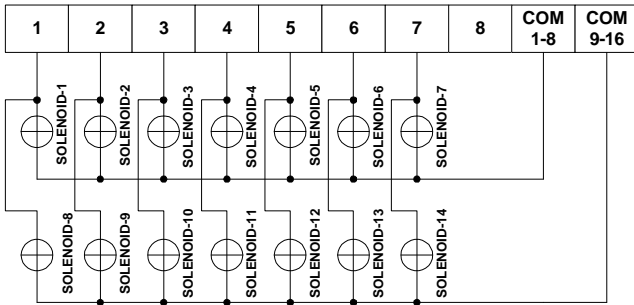

**LAYOUT DIAGRAM OF BAG FILTER TIMER  
POUSHALI ELECTRONICS**

**WIRING DIAGRAM OF BAG FILTER TIMER FOR DIFFERENT No. OF CHANNEL**

UP TO 8 CHANNEL  
SHORT BOTH  
COMMON

WIRING DIA. FOR 10  
CHANNEL

WIRING DIA. FOR 12  
CHANNEL

WIRING DIA. FOR 14  
CHANNEL

WIRING DIA. FOR 16  
CHANNEL