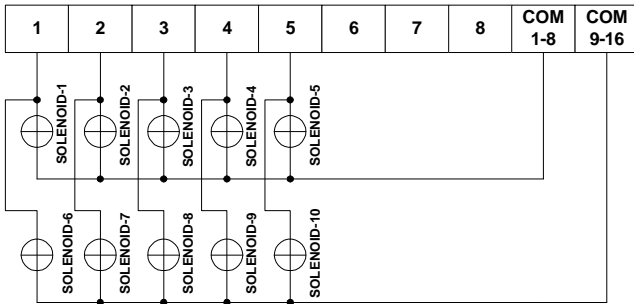

**LAYOUT DIAGRAM OF BAG FILTER TIMER  
POUSHALI ELECTRONICS**

**WIRING DIAGRAM OF BAG FILTER TIMER FOR DIFFERENT No. OF CHANNEL**

UP TO 8 CHANNEL  
SHORT BOTH  
COMMON

WIRING DIA. FOR 10  
CHANNEL

WIRING DIA. FOR 12  
CHANNEL

WIRING DIA. FOR 14  
CHANNEL

WIRING DIA. FOR 16  
CHANNEL