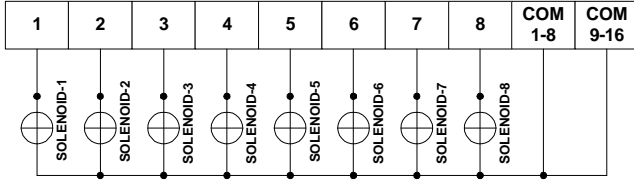

**LAYOUT DIAGRAM OF BAG FILTER TIMER  
POUSHALI ELECTRONICS**

**WIRING DIAGRAM OF BAG FILTER TIMER FOR DIFFERENT No. OF CHANNEL**

UP TO 8 CHANNEL  
SHORT BOTH  
COMMON

WIRING DIA. FOR 10  
CHANNEL

WIRING DIA. FOR 12  
CHANNEL

WIRING DIA. FOR 14  
CHANNEL

WIRING DIA. FOR 16  
CHANNEL