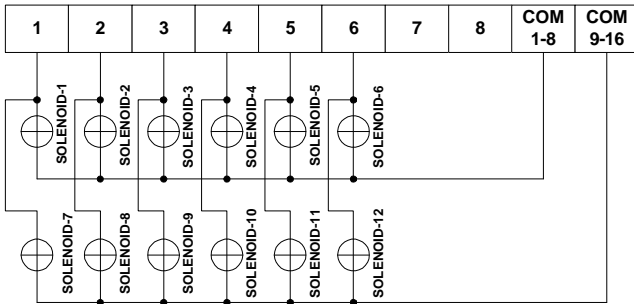

**LAYOUT DIAGRAM OF BAG FILTER TIMER  
POUSHALI ELECTRONICS**

**WIRING DIAGRAM OF BAG FILTER TIMER FOR DIFFERENT No. OF CHANNEL**

UP TO 8 CHANNEL  
SHORT BOTH  
COMMON

WIRING DIA. FOR 10  
CHANNEL

WIRING DIA. FOR 12  
CHANNEL

WIRING DIA. FOR 14  
CHANNEL

WIRING DIA. FOR 16  
CHANNEL