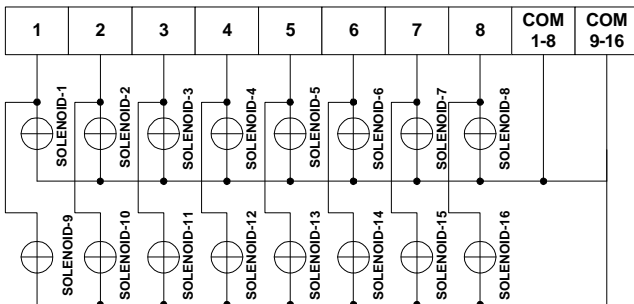

**LAYOUT DIAGRAM OF BAG FILTER TIMER  
POUSHALI ELECTRONICS**

**WIRING DIAGRAM OF BAG FILTER TIMER FOR DIFFERENT No. OF CHANNEL**

UP TO 8 CHANNEL  
SHORT BOTH  
COMMON

WIRING DIA. FOR 10  
CHANNEL

WIRING DIA. FOR 12  
CHANNEL

WIRING DIA. FOR 14  
CHANNEL

WIRING DIA. FOR 16  
CHANNEL