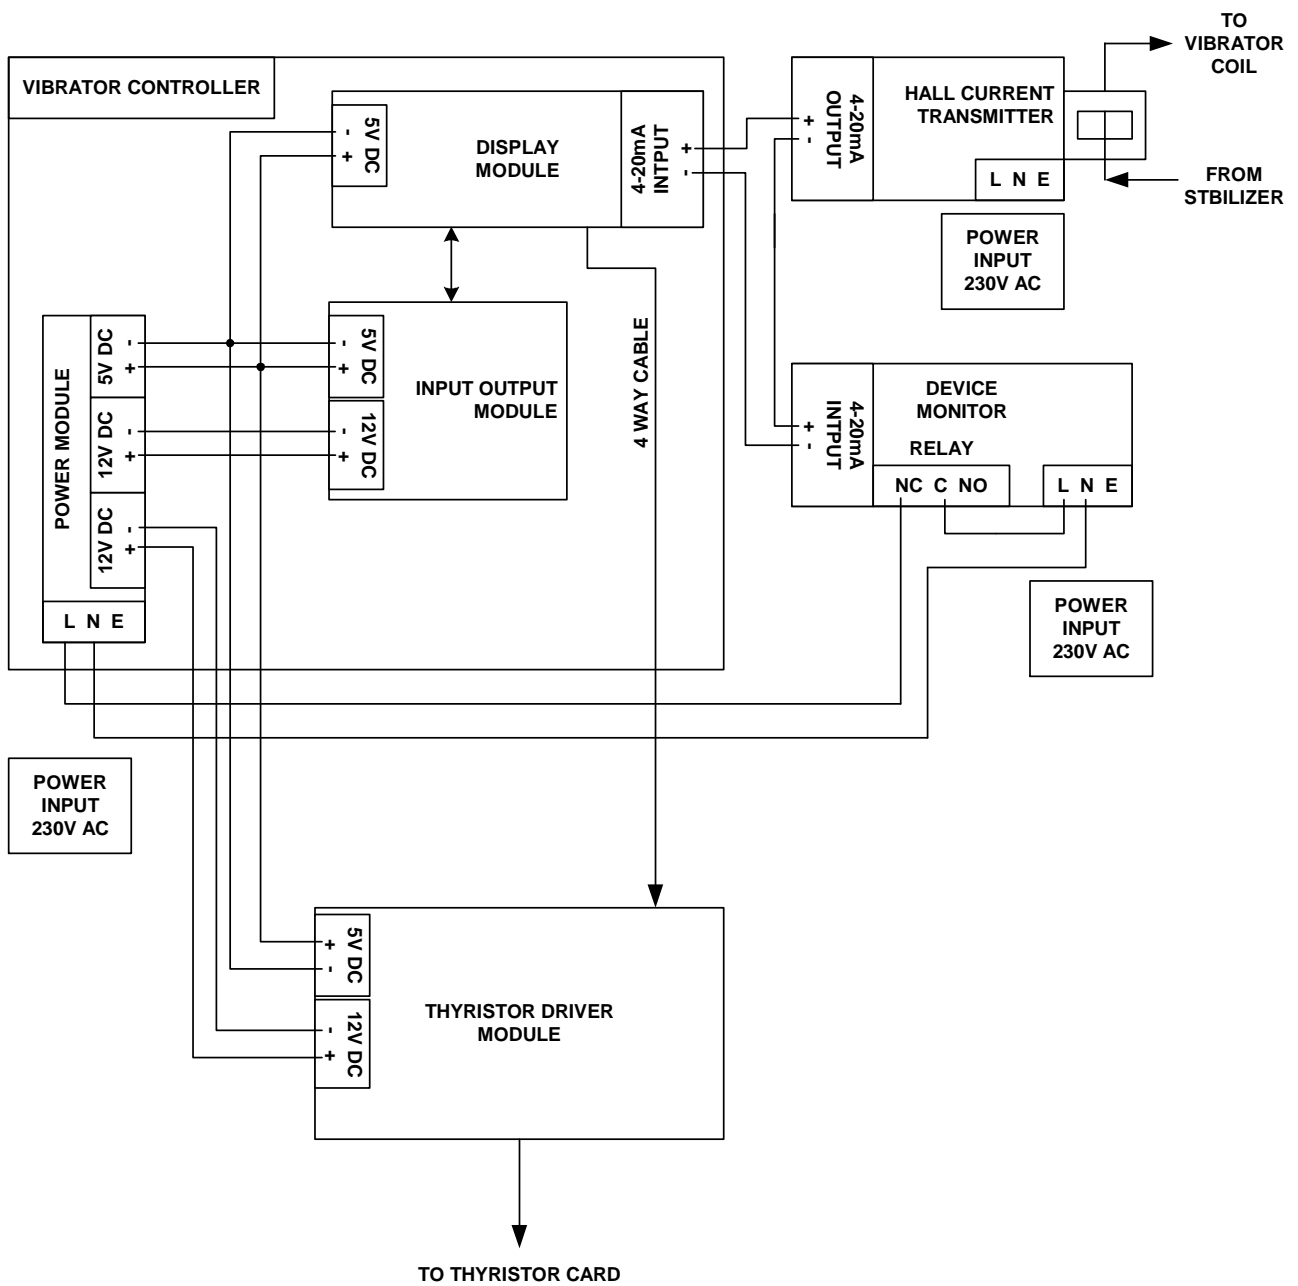

WIRING DIAGRAM FOR VIBRATOR CONTROLLER

WIRING DIAGRAM FOR Vibrator Controller	Poushali Electronics	
	CLIENT: Kolaghat Thermal Power Station	
	DWG. No. 500-045	
BY: S DAS	SCALE: NOT IN SCALE	SIZE:
DATE: 20/04/09	FILE: vibrator_wiring	SHEET: 1 OF 1